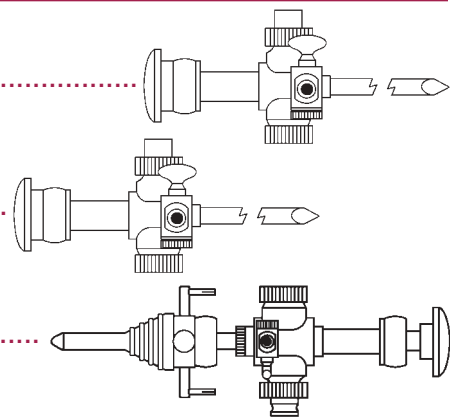

## Trocars & Cannulas

---

GS 4300 Trumpet valve cannula and trocar.....  
pyramidal, 5.5mm, O.D.

GS 4500 Trumpet valve cannula and trocar.....  
pyramidal, for 10mm instruments and scopes

GS 4600 Hasson cannula and trocar.....  
blunt, 11mm, O.D. with suture holder

## Replacement for Cannula Seals

---

GS 4307 Replacement for 5mm cannula seal

GS 4507 Replacement for 10mm cannula seal

## Trocars

---

GS 4350 5mm, pyramidal tip

GS 4351 5mm, conical tip

GS 4550 10mm, pyramidal tip

GS 4551 10mm, conical tip

GS 4653 Hasson 11mm, blunt tip

### Reducer Sleeves/Seals

---

GS 4010 Reducer sleeve, 10.5mm to 5.5mm, 18cm length

GS 4100 Reducer sleeve, 5.5mm to 4.5mm, 18cm length

GS 4101 Reducer sleeve, 5.5mm to 4.5mm, 27cm length