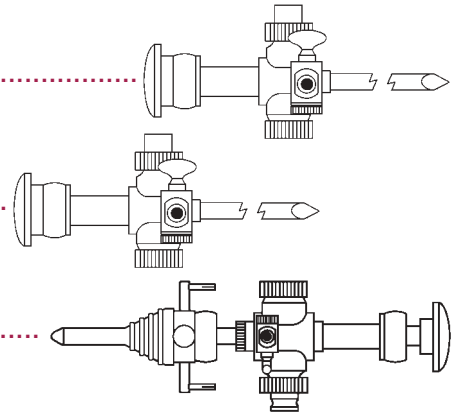

### Trocars & Cannulas

---

GS 4300 Trumpet valve cannula and trocar.....  
pyramidal, 5.5mm, O.D.

GS 4500 Trumpet valve cannula and trocar.....  
pyramidal, for 10mm instruments and scopes

GS 4600 Hasson cannula and trocar.....  
blunt, 11mm, O.D. with suture holder

### Replacement for Cannula Seals

---

GS 4307 Replacement for 5mm cannula seal

GS 4507 Replacement for 10mm cannula seal

### Trocars

---

GS 4350 5mm, pyramidal tip

GS 4351 5mm, conical tip

GS 4550 10mm, pyramidal tip

GS 4551 10mm, conical tip

GS 4653 Hasson 11mm, blunt tip

**Reducer Sleeves/Seals**

---

GS 4010 Reducer sleeve, 10.5mm to 5.5mm, 18cm length

GS 4100 Reducer sleeve, 5.5mm to 4.5mm, 18cm length

GS 4101 Reducer sleeve, 5.5mm to 4.5mm, 27cm length

**Reducer Sleeves/Replacement Seals**

---

GS 4309 5.5mm, sealing cap, (5/pack) - GS 4100, GS 4101