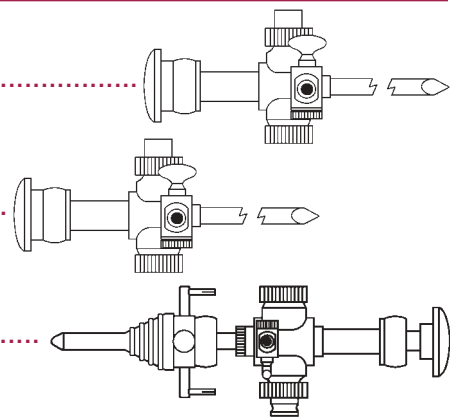

## Trocars & Cannulas

---

GS 4300 Trumpet valve cannula and trocar.....  
pyramidal, 5.5mm, O.D.

GS 4500 Trumpet valve cannula and trocar.....  
pyramidal, for 10mm instruments and scopes

GS 4600 Hasson cannula and trocar.....  
blunt, 11mm, O.D. with suture holder

## Replacement for Cannula Seals

---

GS 4307 Replacement for 5mm cannula seal

GS 4507 Replacement for 10mm cannula seal

## Trocars

---

GS 4551 10mm, conical tip

### Reducer Sleeves/Seals

---

GS 4010 Reducer sleeve, 10.5mm to 5.5mm, 18cm length